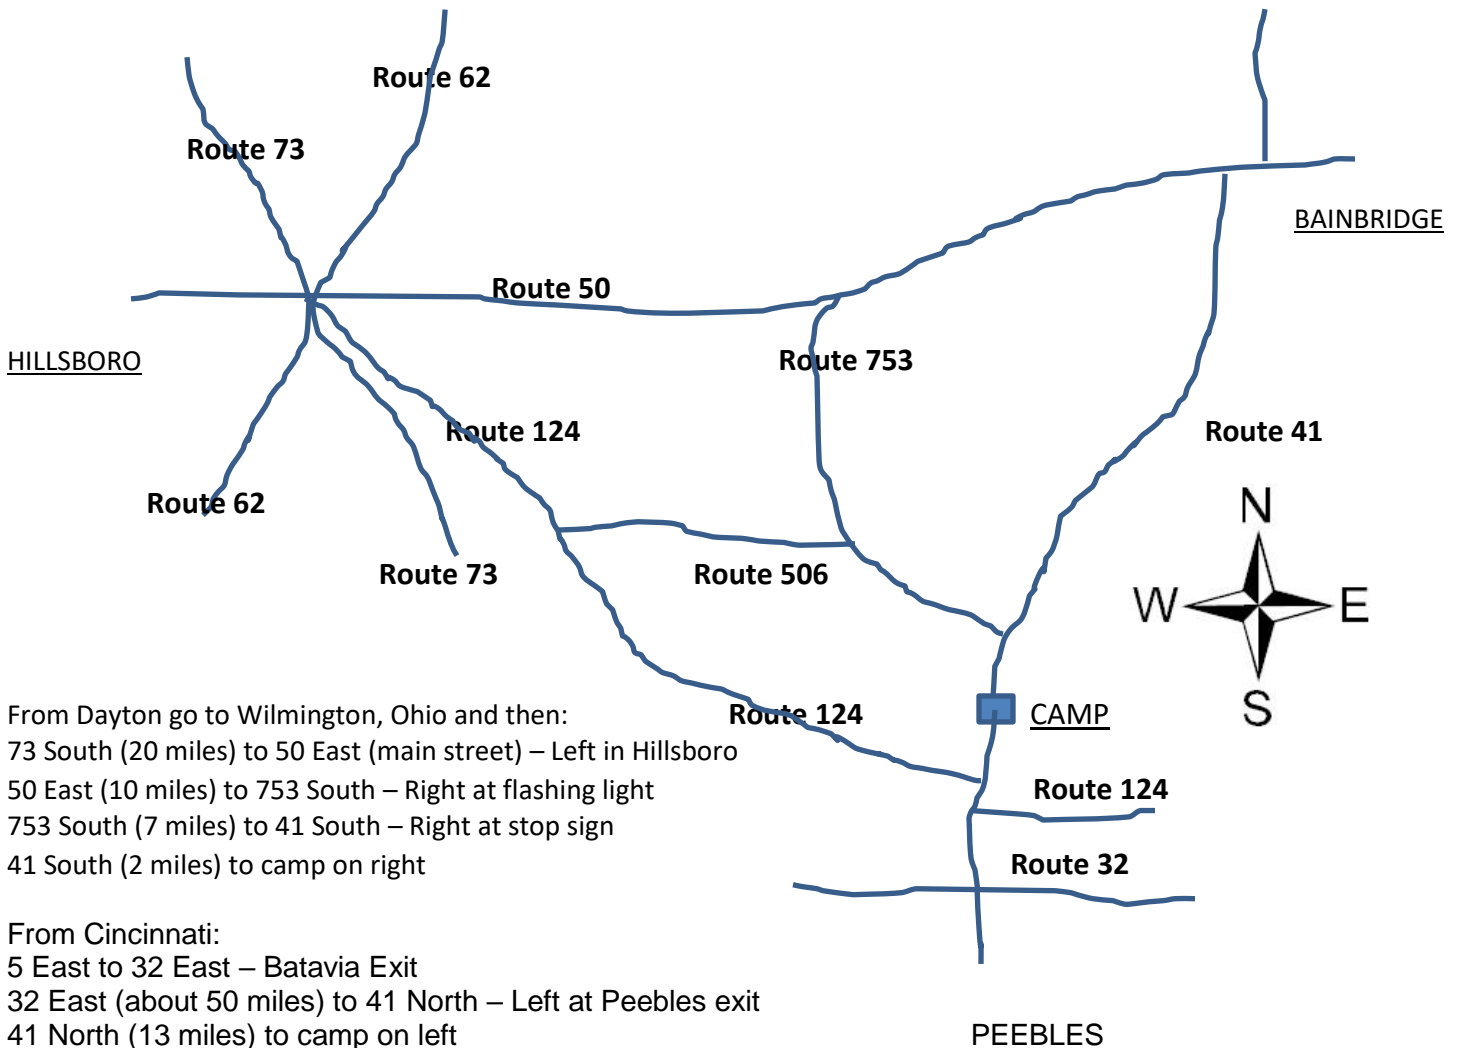

From Columbus:
 22 West to 50 West
 50 West (18 miles) to 41 South
 Note: 41 South tees off to the left on West side of Bainbridge
 41 South (12 miles) to camp on right

From Springfield:
 72 South (45 mile) to 62 South
 62 South to 50 East (10 miles) to 753 South
 - Right at flashing
 753 South (7 miles) to 41 South – right at stop sign
 41 South (2 miles) to Camp on right

From Dayton go to Wilmington, Ohio and then:
 73 South (20 miles) to 50 East (main street) – Left in Hillsboro
 50 East (10 miles) to 753 South – Right at flashing light
 753 South (7 miles) to 41 South – Right at stop sign
 41 South (2 miles) to camp on right

From Cincinnati:
 5 East to 32 East – Batavia Exit
 32 East (about 50 miles) to 41 North – Left at Peebles exit
 41 North (13 miles) to camp on left

ADDRESS:
Butler Springs
3701 Rt 41
Hillsboro, OH 45133